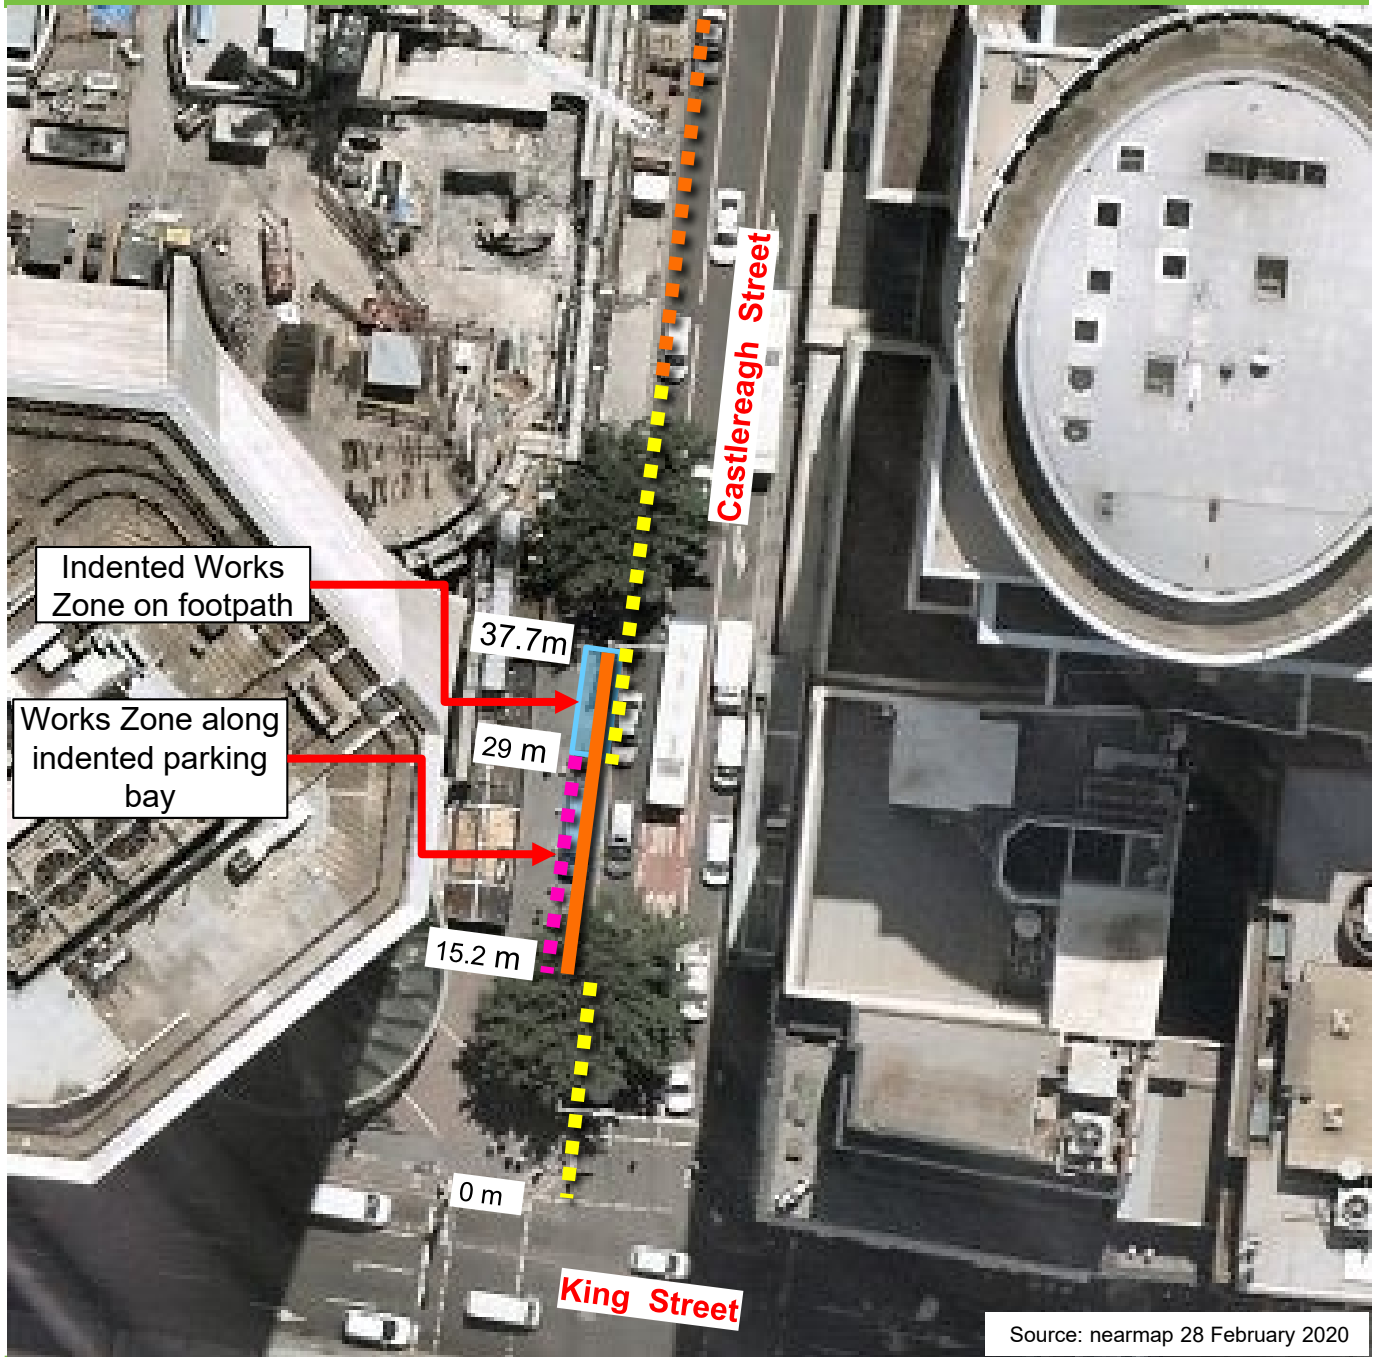

Castlereagh Street, Sydney (19-29 Martin Place) Proposed Works Zone

Existing

-  No Stopping
-  No Stopping
Australia Post Vehicles Excepted
-  Works Zone
7am-7pm Mon-Fri
7am-5pm Sat

No Stopping Other Times

Proposed

-  Works Zone
7am-7pm Mon-Fri
7am-5pm Sat

No Stopping Other Times
Australia Post Vehicles Excepted